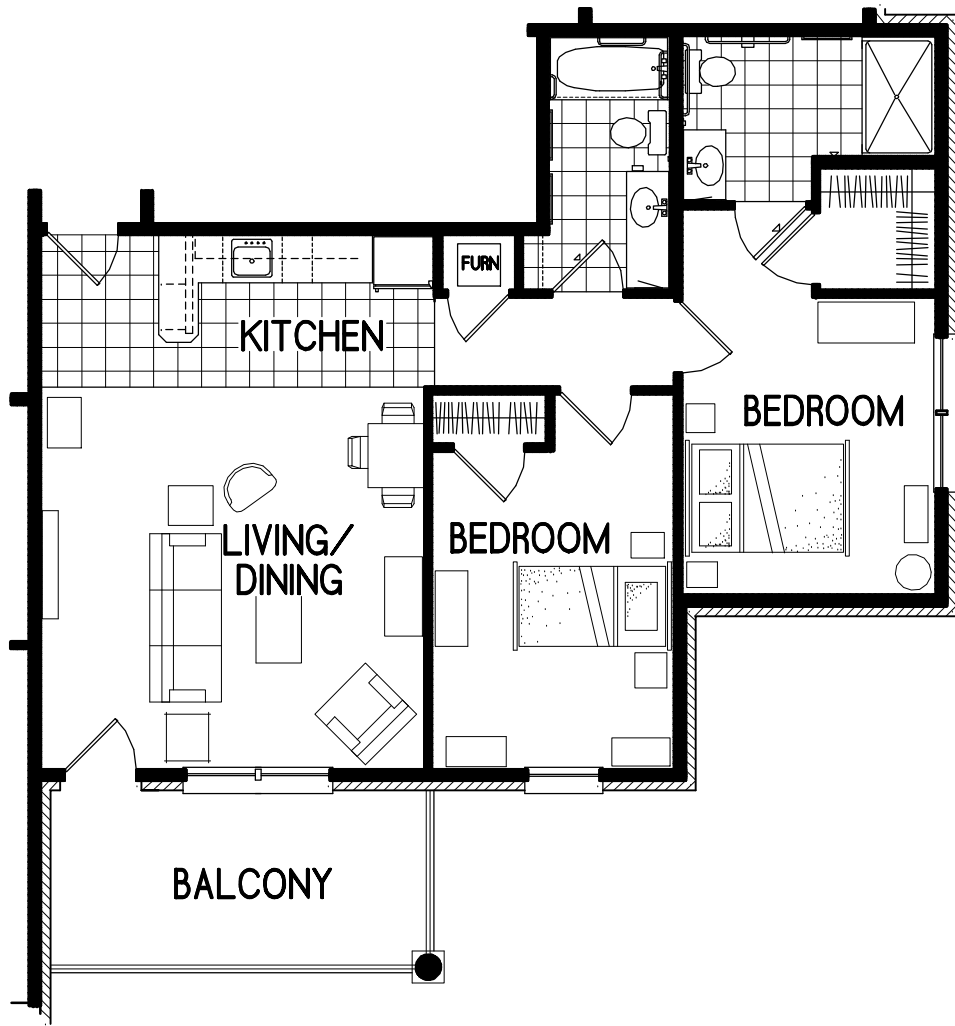

1 BEDROOM

SCALE 1/8" = 1'-0"
640 SQ. FT.

1 BEDROOM NORTH

SCALE 1/8" = 1'-0"
708 SQ. FT.

1 BEDROOM W/ DEN

SCALE: 1/8" = 1'-0"
709 SQ. FT.

1 BEDROOM LONG

SCALE 1/8" = 1'-0"
720 SQ. FT.

2 BEDROOM

SCALE: 1/8" = 1'-0"
960 SQ. FT.

2 BEDROOM NORTH

SCALE: 1/8" = 1'-0"
934 SQ. FT.