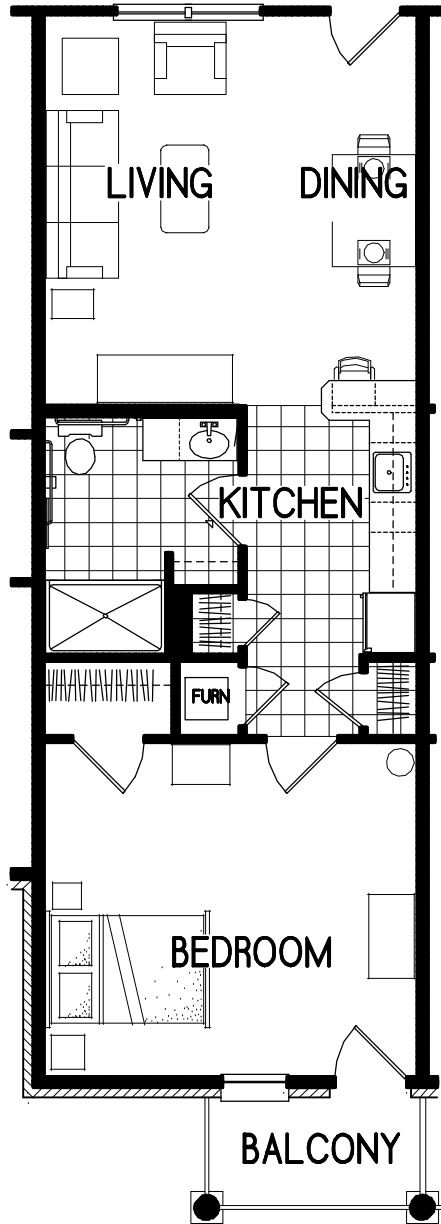

1 BEDROOM

SCALE 1/8" = 1'-0"
640 SQ. FT.

1 BEDROOM NORTH

SCALE 1/8" = 1'-0"
708 SQ. FT.

1 BEDROOM W/ DEN

SCALE: 1/8" = 1'-0"
709 SQ. FT.

1 BEDROOM LONG

SCALE 1/8" = 1'-0"
720 SQ. FT.

2 BEDROOM

SCALE: 1/8" = 1'-0"
960 SQ. FT.

2 BEDROOM NORTH

SCALE: 1/8" = 1'-0"
934 SQ. FT.