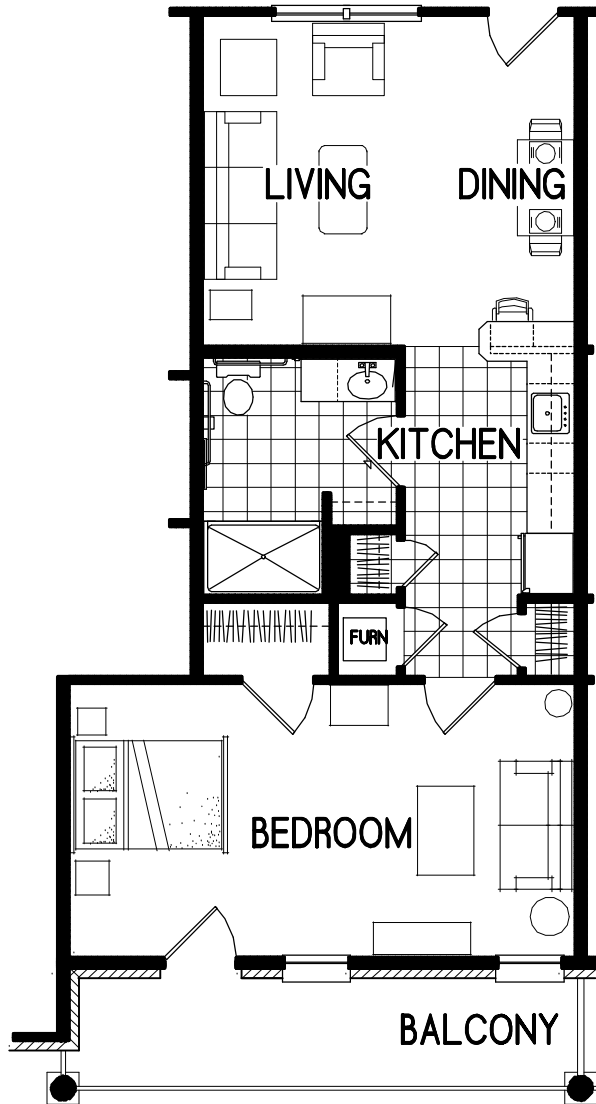

1 BEDROOM

SCALE 1/8" = 1'-0"
640 SQ. FT.

1 BEDROOM NORTH

SCALE 1/8" = 1'-0"
708 SQ. FT.

1 BEDROOM W/ DEN

SCALE: 1/8" = 1'-0"
709 SQ. FT.

1 BEDROOM LONG

SCALE 1/8" = 1'-0"
720 SQ. FT.

2 BEDROOM

SCALE: 1/8" = 1'-0"
960 SQ. FT.

2 BEDROOM NORTH

SCALE: 1/8" = 1'-0"
934 SQ. FT.