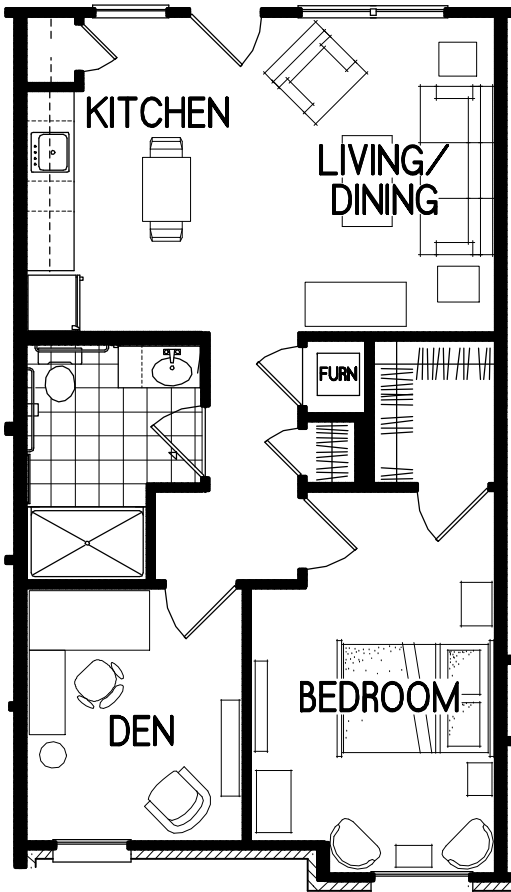

1 BEDROOM

SCALE 1/8" = 1'-0"
640 SQ. FT.

1 BEDROOM NORTH

SCALE 1/8" = 1'-0"
708 SQ. FT.

1 BEDROOM W/ DEN

SCALE: 1/8" = 1'-0"
709 SQ. FT.

1 BEDROOM LONG

SCALE 1/8" = 1'-0"
720 SQ. FT.

2 BEDROOM

SCALE: 1/8" = 1'-0"
960 SQ. FT.

2 BEDROOM NORTH

SCALE: 1/8" = 1'-0"
934 SQ. FT.