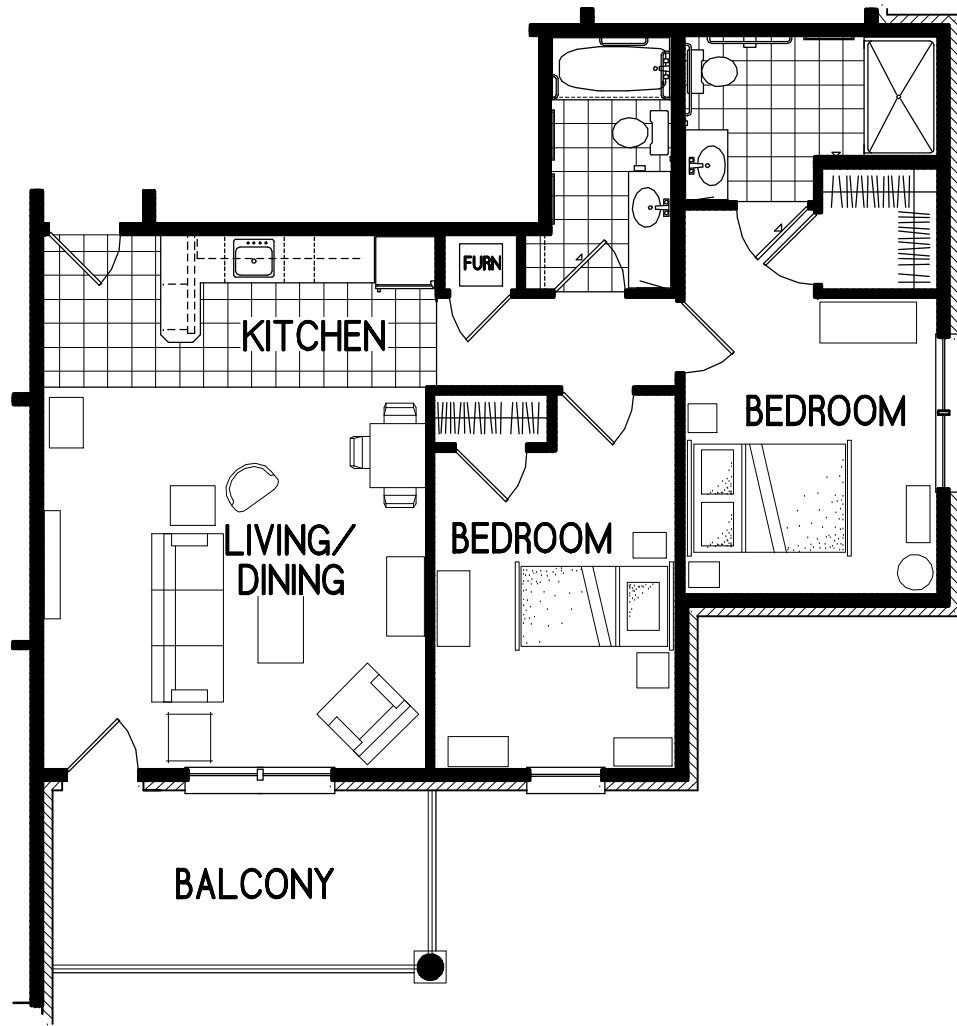

1 BEDROOM

SCALE 1/8" = 1'-0"
640 SQ. FT.

1 BEDROOM NORTH

SCALE 1/8" = 1'-0"
708 SQ. FT.

1 BEDROOM W/ DEN

SCALE: 1/8" = 1'-0"
709 SQ. FT.

1 BEDROOM LONG

SCALE 1/8" = 1'-0"
720 SQ. FT.

2 BEDROOM

SCALE: 1/8" = 1'-0"
960 SQ. FT.

2 BEDROOM NORTH

SCALE: 1/8" = 1'-0"
934 SQ. FT.