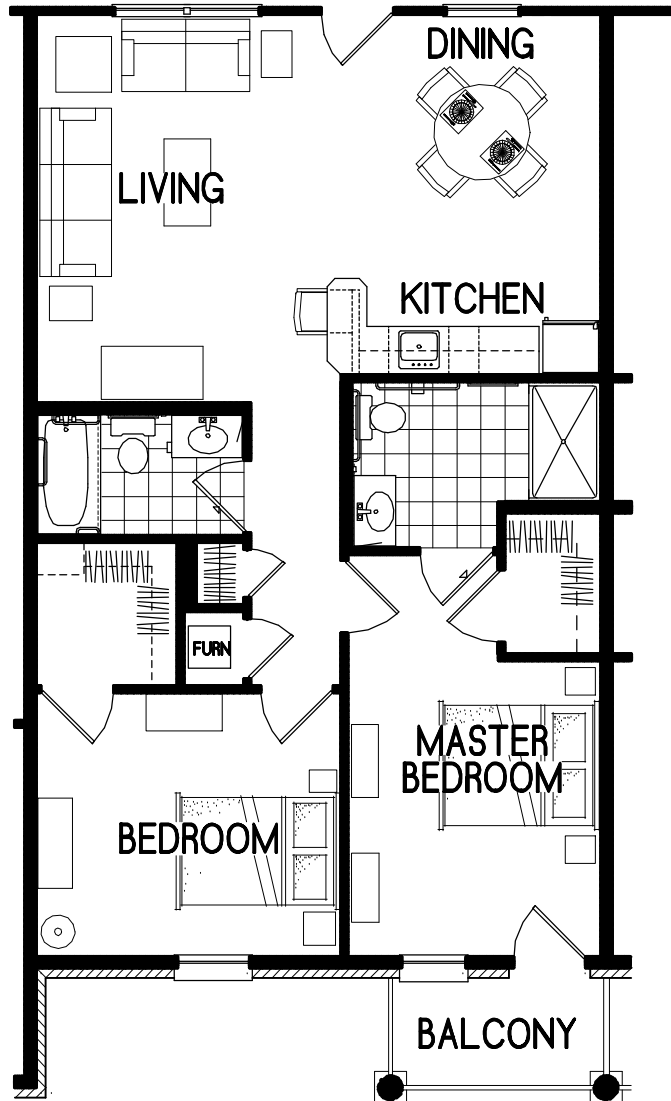

1 BEDROOM

SCALE 1/8" = 1'-0"
640 SQ. FT.

1 BEDROOM NORTH

SCALE 1/8" = 1'-0"
708 SQ. FT.

1 BEDROOM W/ DEN

SCALE: 1/8" = 1'-0"
709 SQ. FT.

1 BEDROOM LONG

SCALE 1/8" = 1'-0"
720 SQ. FT.

2 BEDROOM

SCALE: 1/8" = 1'-0"
960 SQ. FT.

2 BEDROOM NORTH

SCALE: 1/8" = 1'-0"
934 SQ. FT.