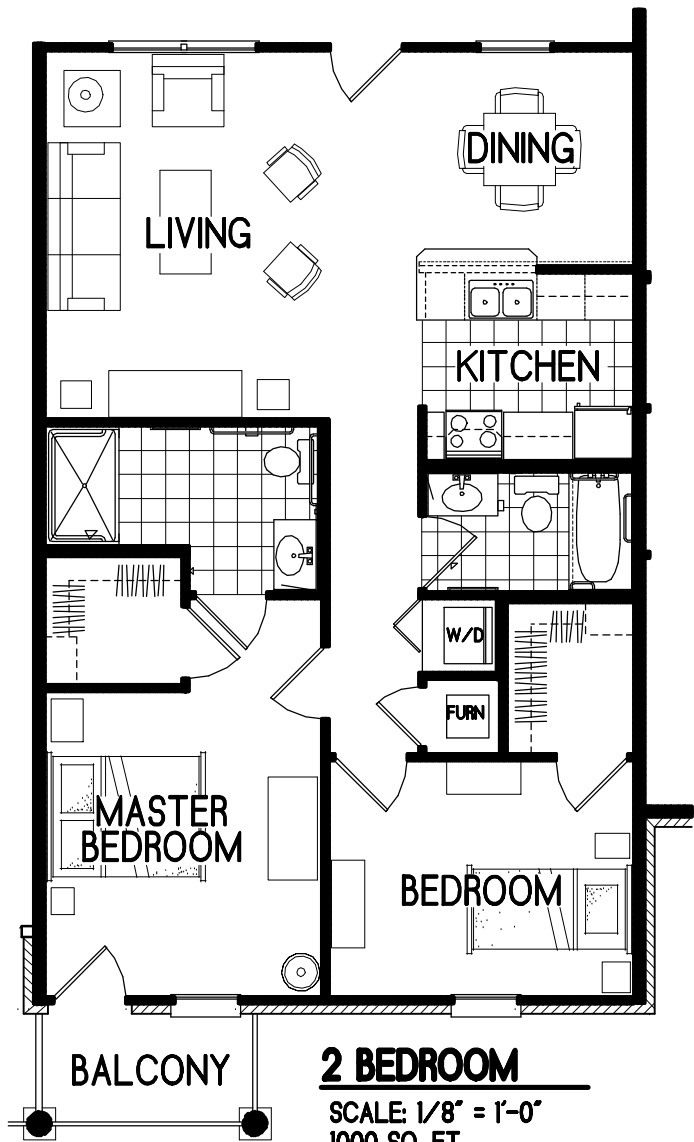

1 BEDROOM

SCALE: 1/8" = 1'-0"
800 SQ. FT.

1 BEDROOM

SCALE 1/8" = 1'-0"
640 SQ. FT.

1 BEDROOM W/ DEN

SCALE: 1/8" = 1'-0"
875 SQ. FT.

2 BEDROOM

SCALE: 1/8" = 1'-0"
1000 SQ. FT.

2 BEDROOM W/ DEN

SCALE: 1/8" = 1'-0"
1212 SQ. FT.