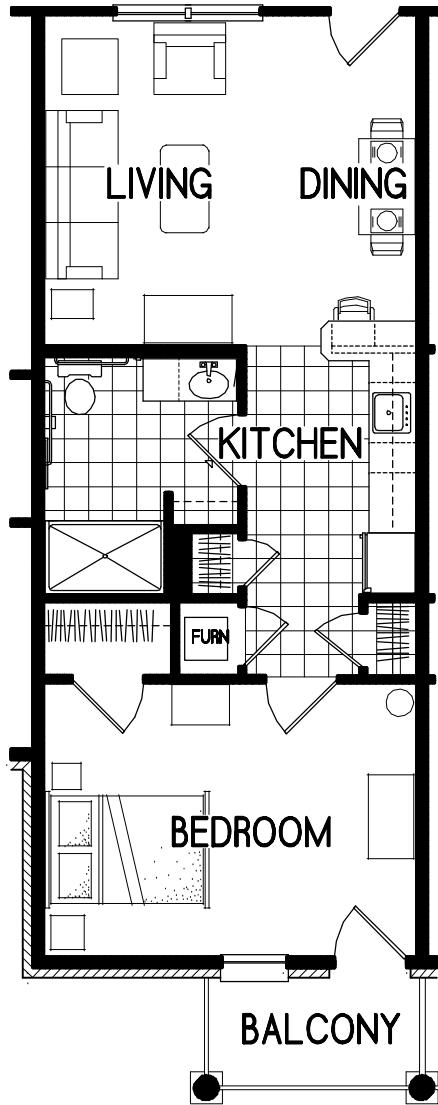

1 BEDROOM

SCALE: 1/8" = 1'-0"
800 SQ. FT.

1 BEDROOM

SCALE 1/8" = 1'-0"
640 SQ. FT.

1 BEDROOM W/ DEN

SCALE: 1/8" = 1'-0"
875 SQ. FT.

2 BEDROOM

SCALE: 1/8" = 1'-0"
1000 SQ. FT.

2 BEDROOM W/ DEN

SCALE: 1/8" = 1'-0"
1212 SQ. FT.