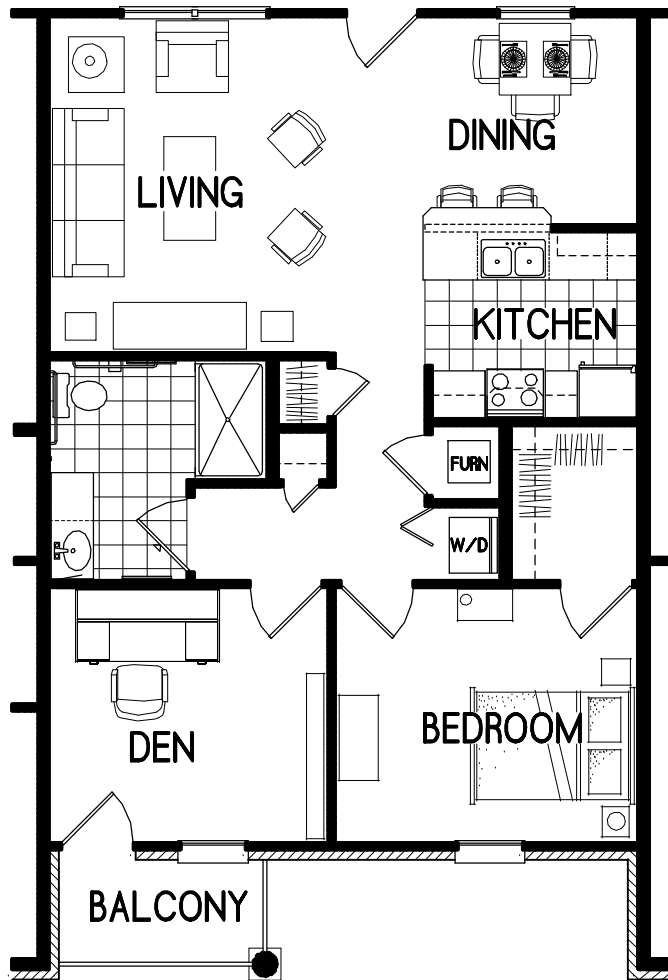

1 BEDROOM

SCALE: 1/8" = 1'-0"
800 SQ. FT.

1 BEDROOM

SCALE 1/8" = 1'-0"
640 SQ. FT.

1 BEDROOM W/ DEN

SCALE: 1/8" = 1'-0"
875 SQ. FT.

2 BEDROOM W/ DEN

SCALE: 1/8" = 1'-0"
1212 SQ. FT.