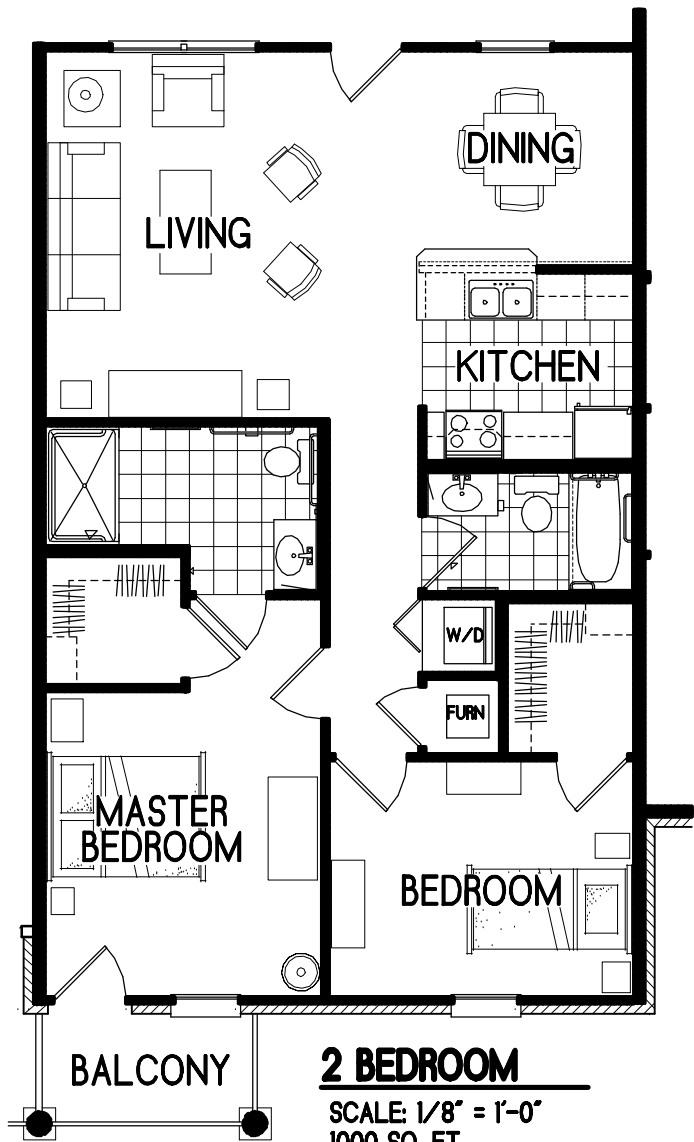

1 BEDROOM

SCALE: 1/8" = 1'-0"
800 SQ. FT.

1 BEDROOM

SCALE 1/8" = 1'-0"
640 SQ. FT.

1 BEDROOM W/ DEN

SCALE: 1/8" = 1'-0"
875 SQ. FT.

2 BEDROOM W/ DEN

SCALE: 1/8" = 1'-0"
1212 SQ. FT.