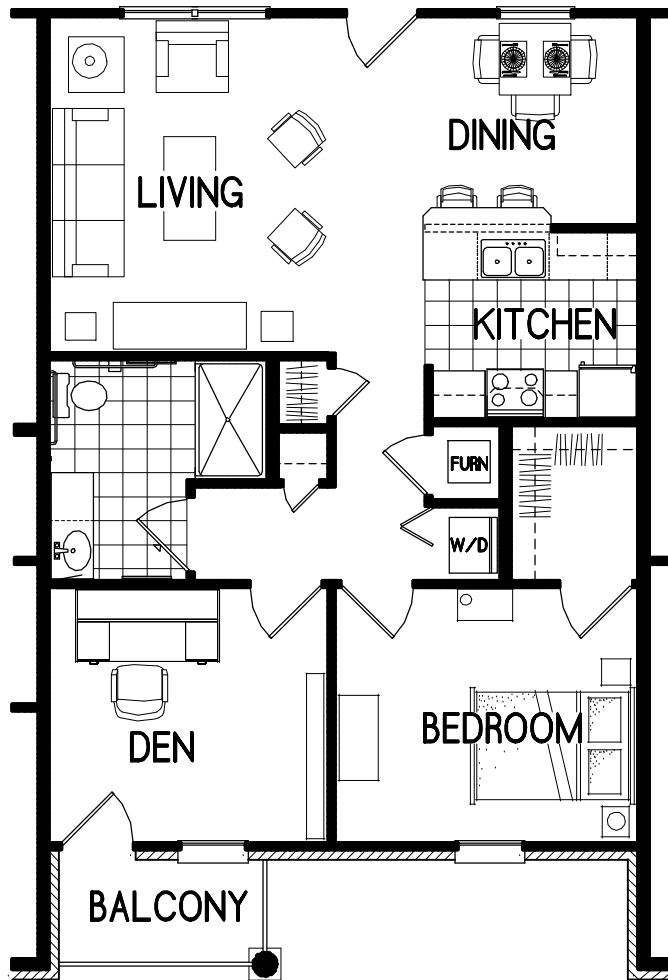

1 BEDROOM

SCALE: 1/8" = 1'-0"
800 SQ. FT.

1 BEDROOM

SCALE 1/8" = 1'-0"
640 SQ. FT.

1 BEDROOM W/ DEN

SCALE: 1/8" = 1'-0"
875 SQ. FT.

2 BEDROOM

SCALE: 1/8" = 1'-0"
1000 SQ. FT.

2 BEDROOM W/ DEN

SCALE: 1/8" = 1'-0"
1212 SQ. FT.