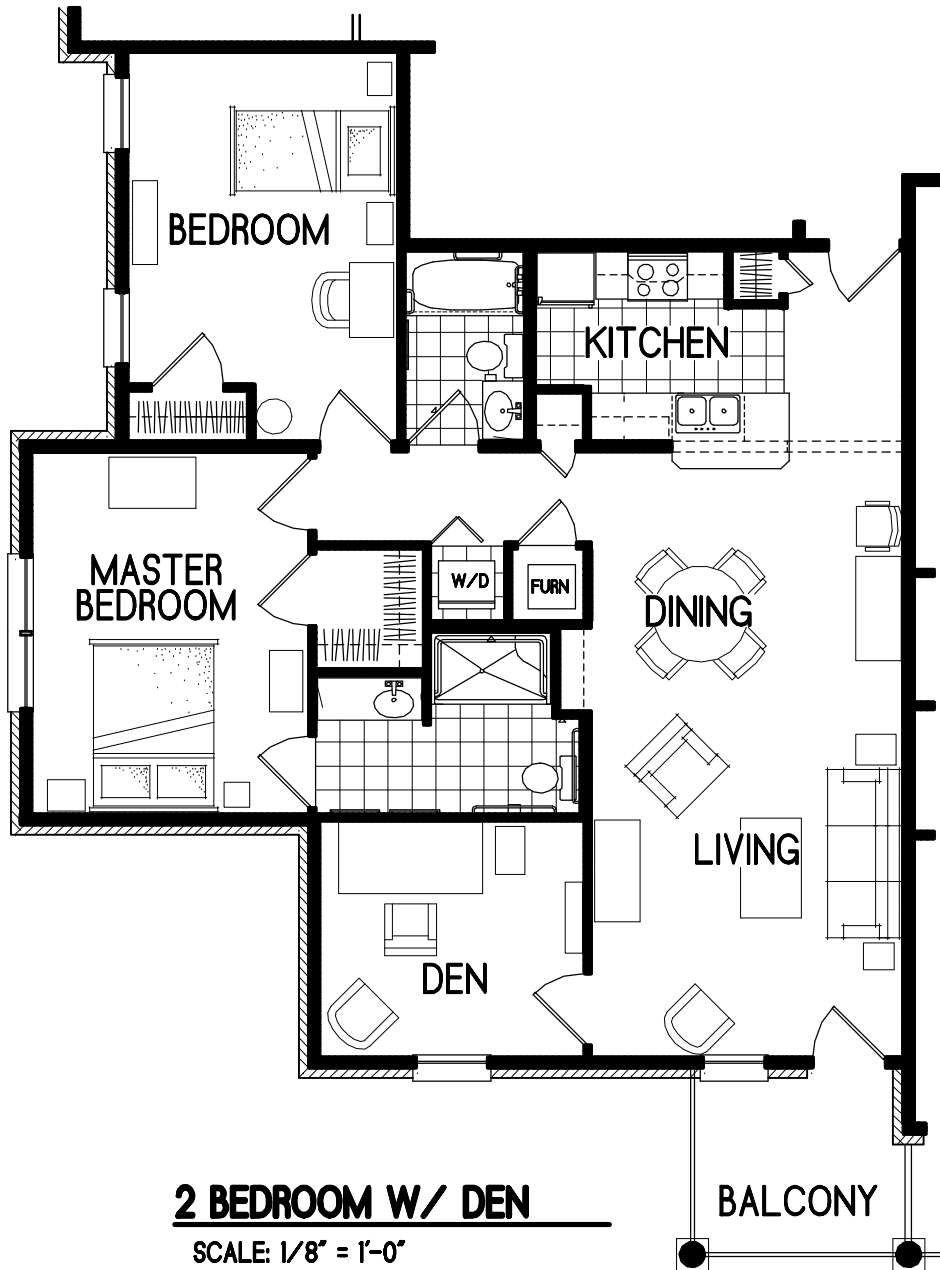

1 BEDROOM

SCALE: 1/8" = 1'-0"
800 SQ. FT.

1 BEDROOM

SCALE 1/8" = 1'-0"
640 SQ. FT.

1 BEDROOM W/ DEN

SCALE: 1/8" = 1'-0"
875 SQ. FT.

2 BEDROOM W/ DEN

SCALE: 1/8" = 1'-0"
1212 SQ. FT.