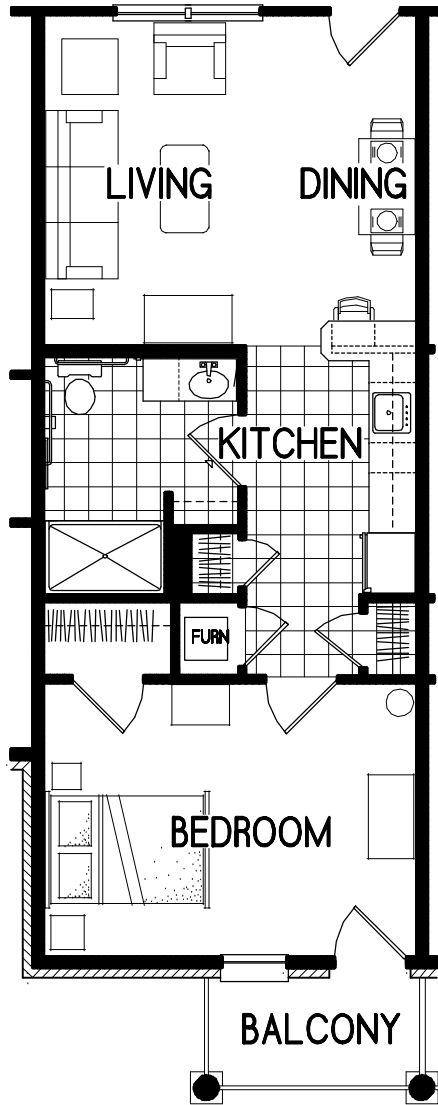

1 BEDROOM

SCALE: 1/8" = 1'-0"
800 SQ. FT.

1 BEDROOM

SCALE 1/8" = 1'-0"
640 SQ. FT.

1 BEDROOM W/ DEN

SCALE: 1/8" = 1'-0"
875 SQ. FT.

2 BEDROOM W/ DEN

SCALE: 1/8" = 1'-0"
1212 SQ. FT.